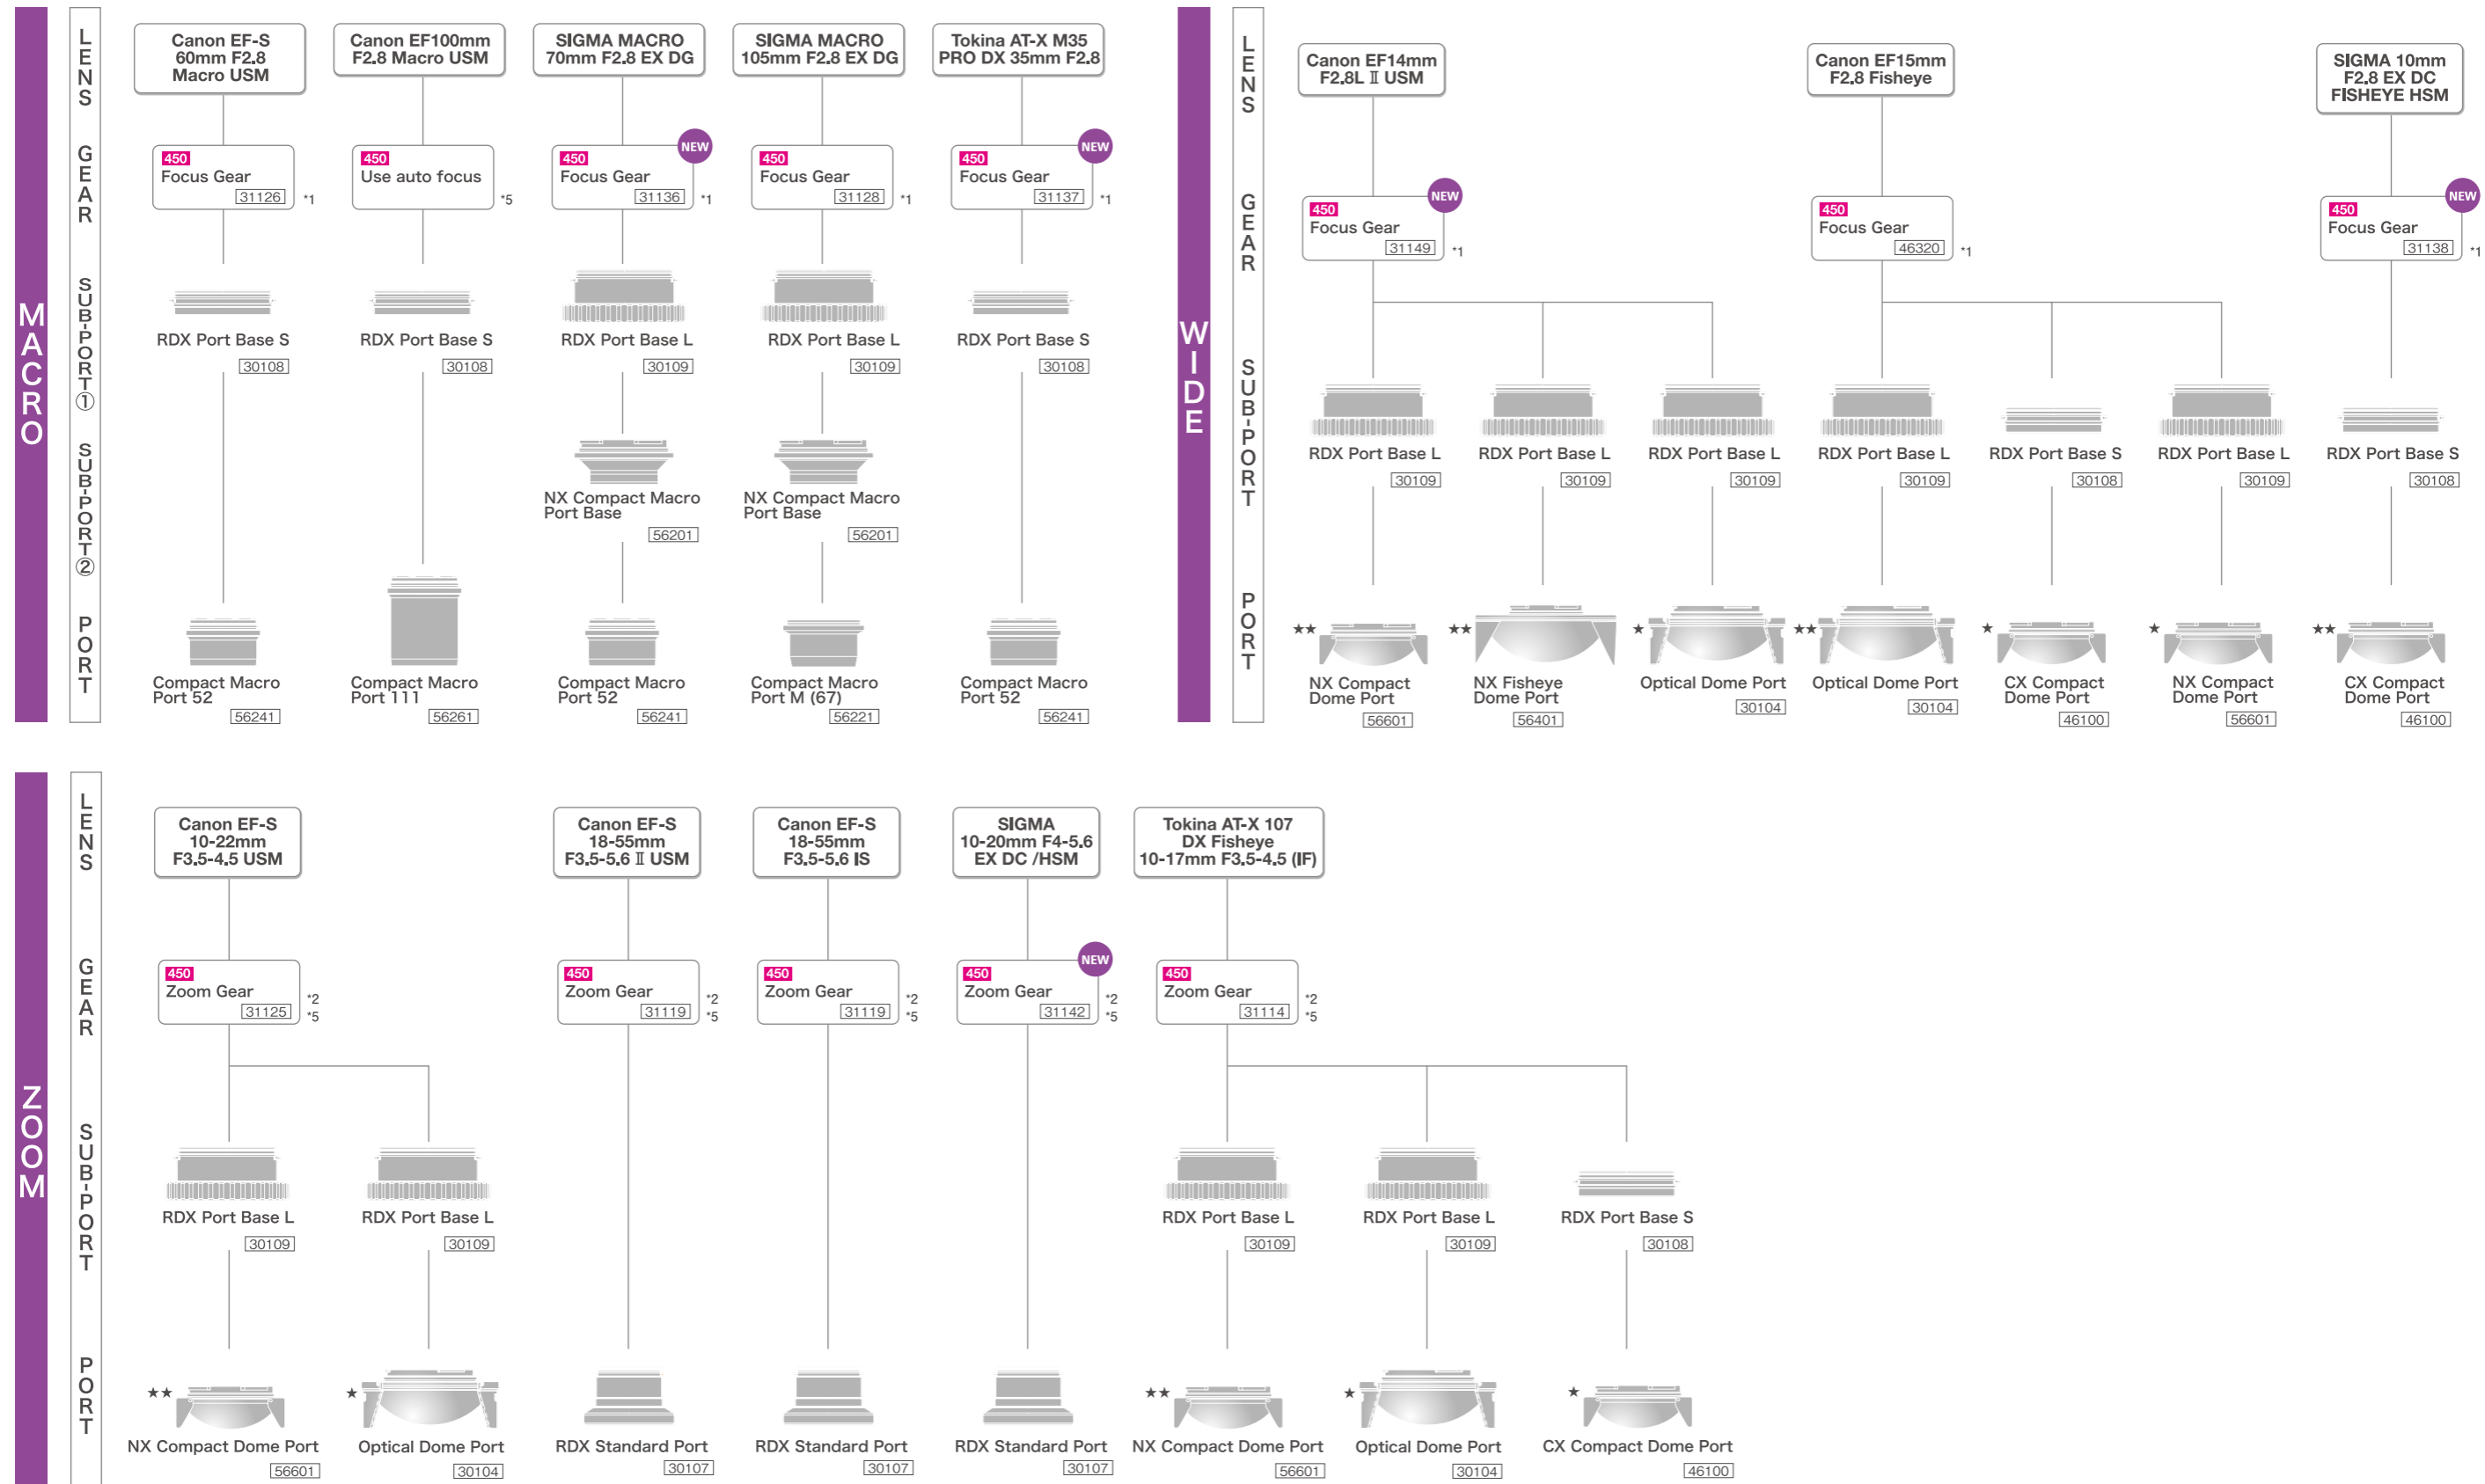

RDX-450D

Housings with the following marks are compatible

450 RDX-450D

★★ : No apparent image aberration ★ : Image aberration is sometimes apparent
 *1:Focus is adjustable with the focus knob on housing.(main-body) *2:Zoom is controllable with the focus knob on the housing.(main-body)
 *3:Focus is adjustable with the focus knob on the port. *4:Zoom is adjustable with the zoom knob on the port. *5:Manual focus cannot be used.
 *6:Auto focus cannot be used.